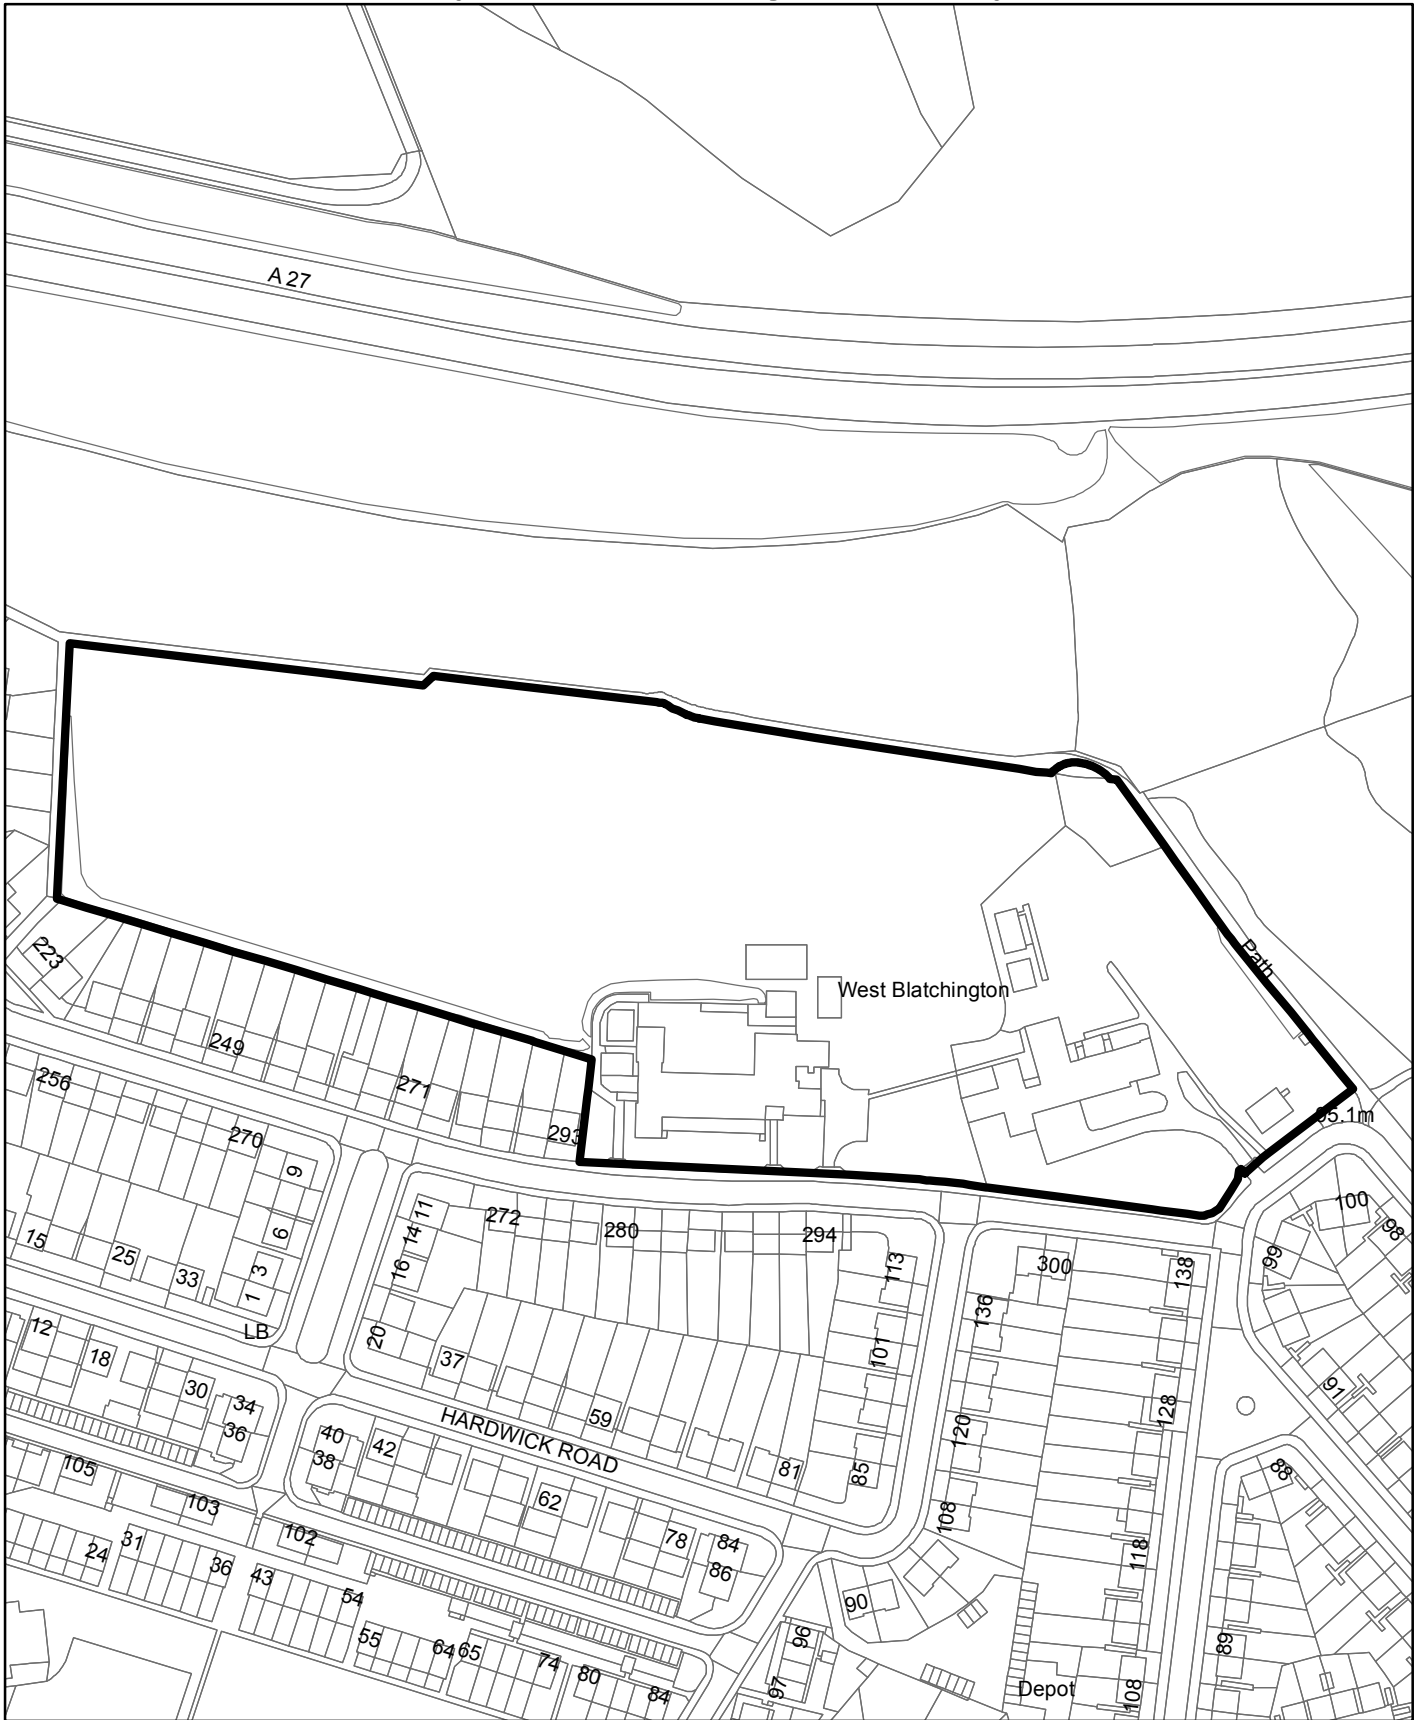

BH2017/01891 West Blatchington Primary & Nursery School Hangleton Way Hove

**Brighton & Hove
City Council**

Scale: 1:2,249